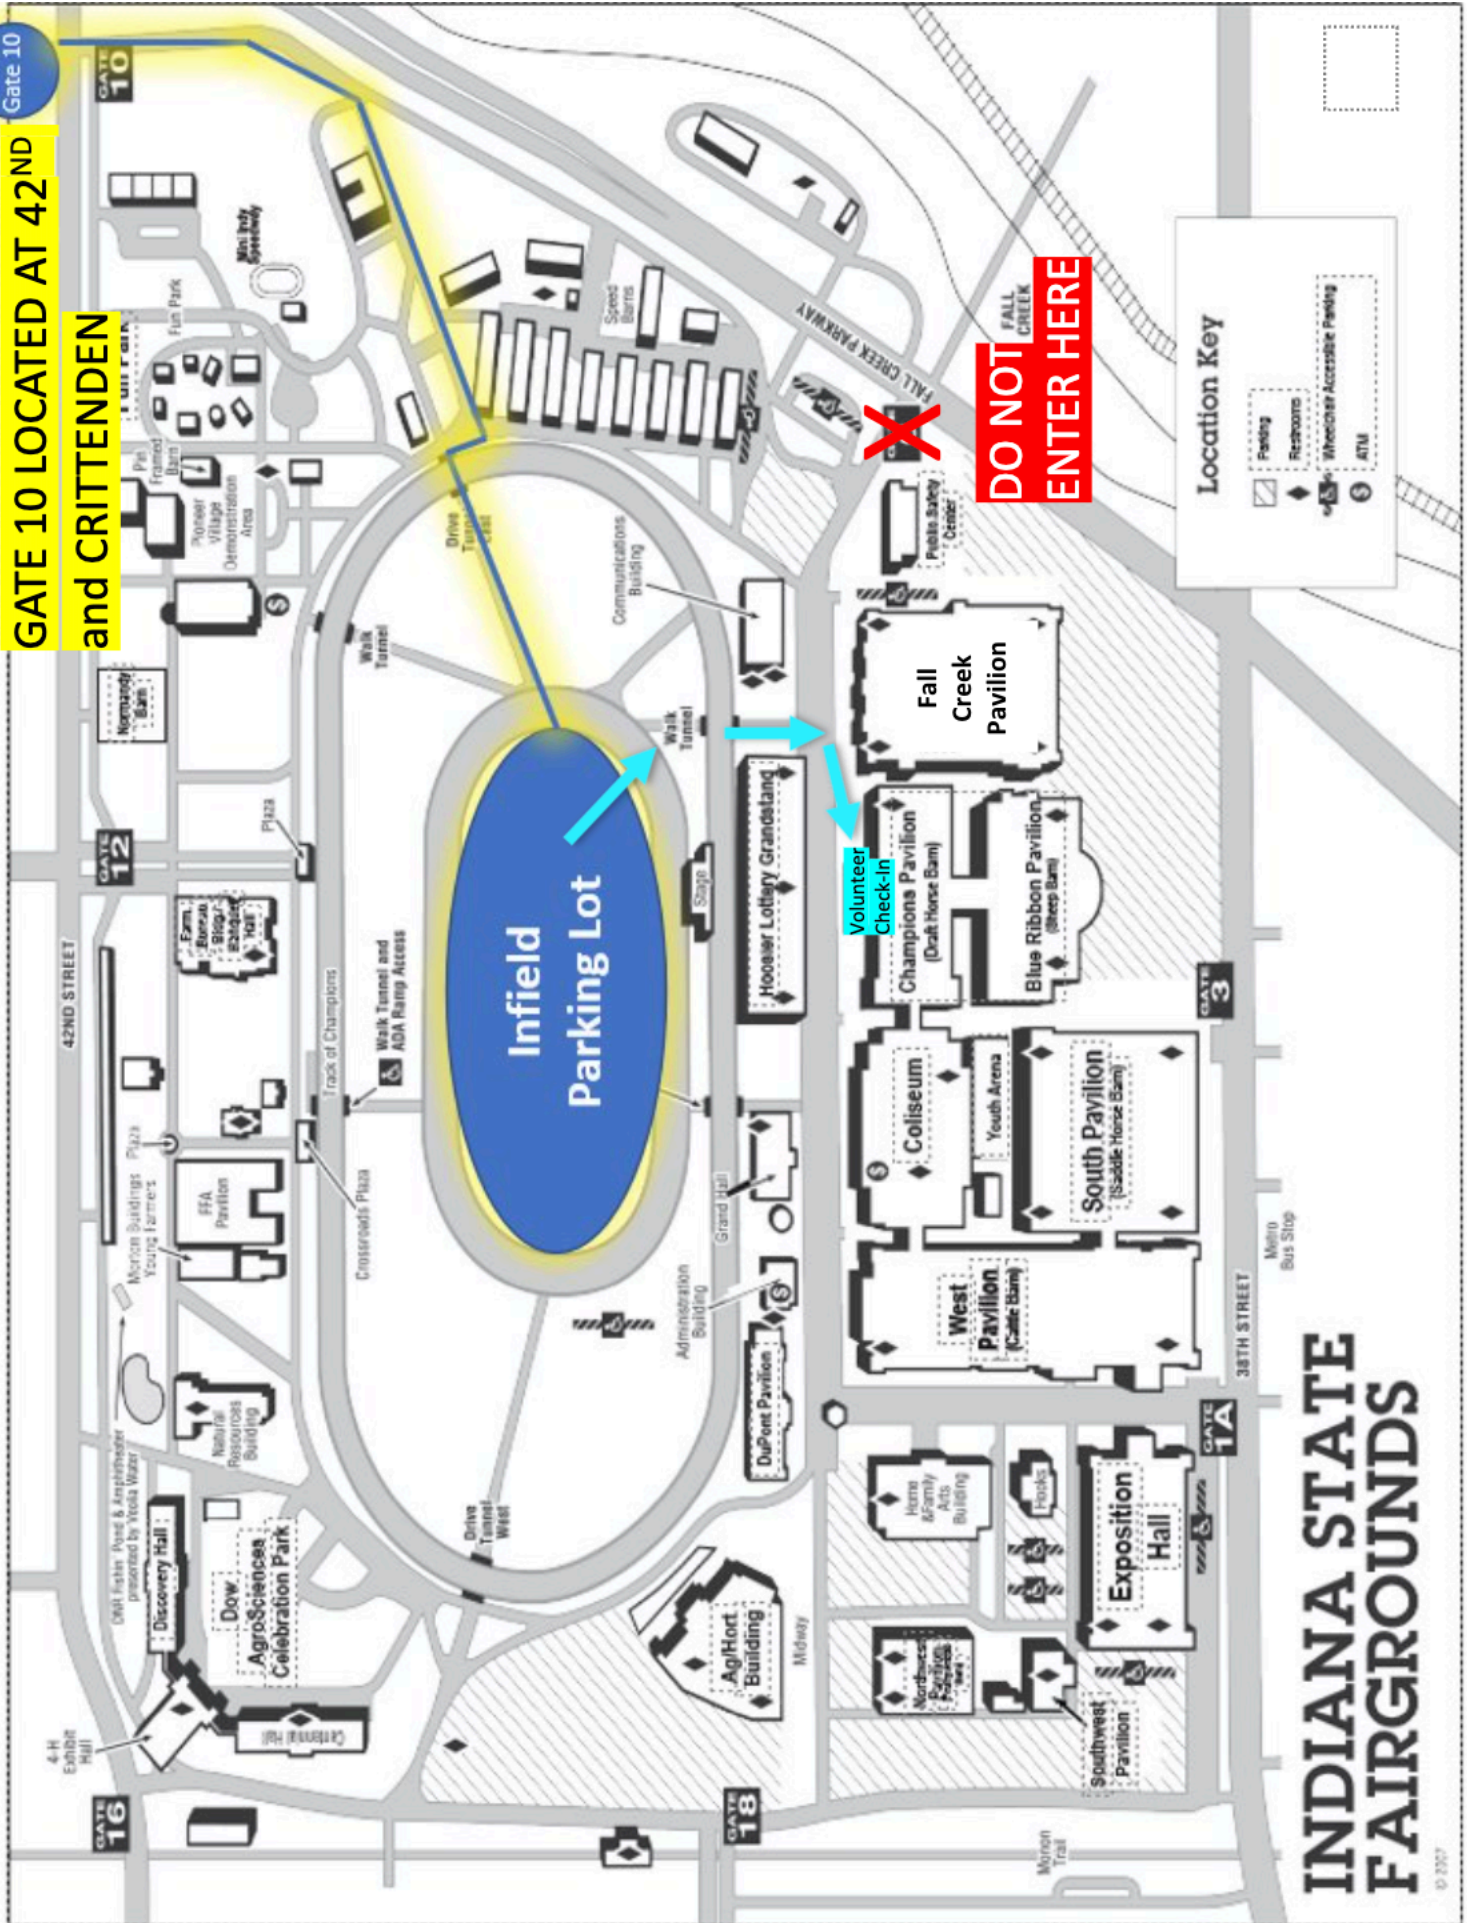

Gate 10

GATE 10 LOCATED AT 42ND AND CRITTENDEN

INDIANA STATE FAIRGROUNDS